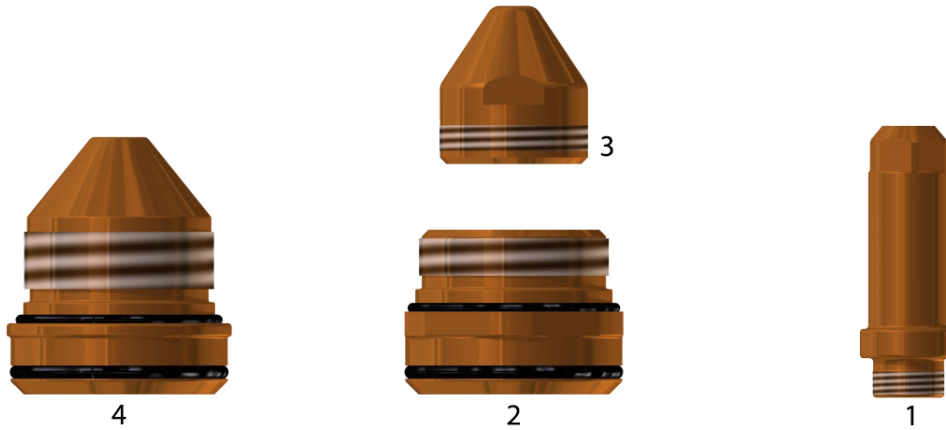

PLASMA-POINT

CZĘŚCI ZAMIENNE DO:

ESAB® (L-TEC®)
19XL

Poz.	Numer ref	Kod	Opis
1	34086XL 34086XL	3023 3023/AG	Elektroda O2 Until sold out Electroda O2 (Srebrna) NET PRICE - Until sold out
2	22028	5501	Obsada dyszy 100-200 A Until sold out
3	22029	1017	Dysza 100A Until sold out
	22030	1048	Dysza 150 A Until sold out
	22031	1060	Dysza 200 A Until sold out
4	21822	1079	Dysza 250 A Until sold out