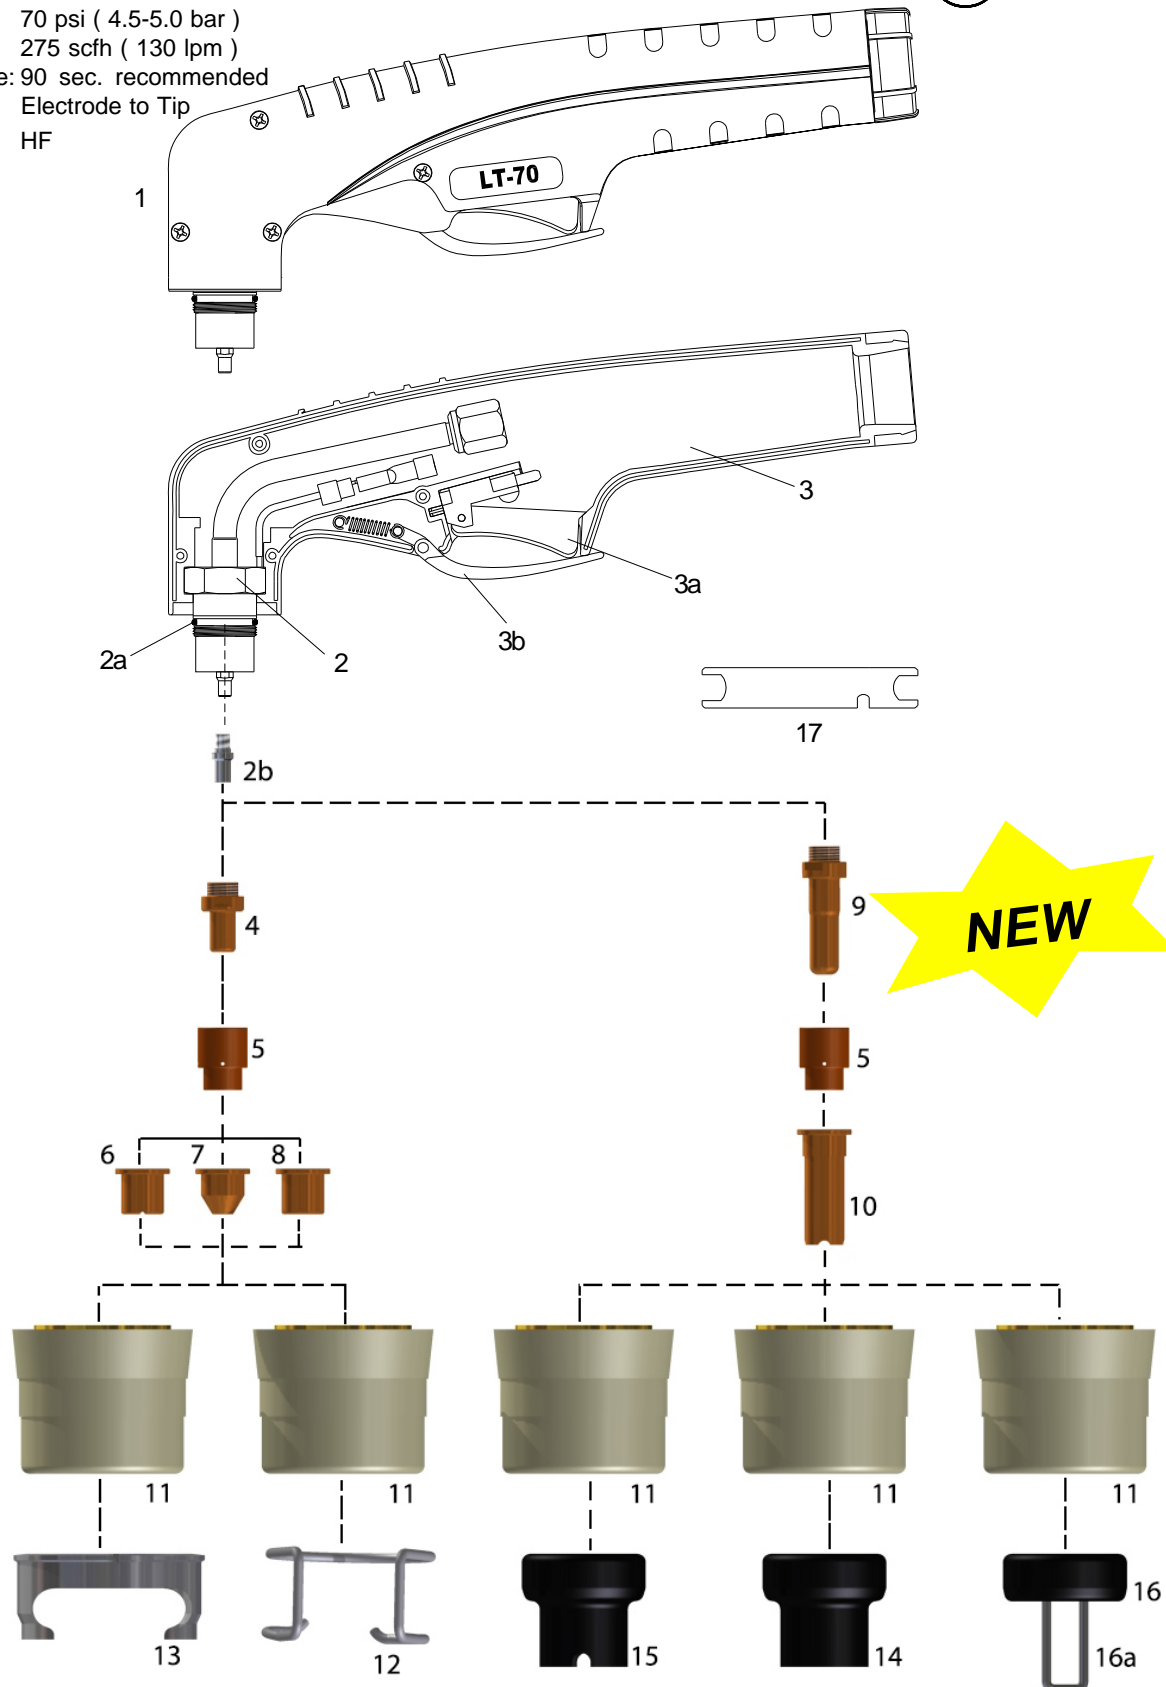

PLASMA-POINT

CZĘŚCI ZAMIENNE DO:

CEBORA® P70

Max Current : 70Amps
Duty Cycle: 70 Amps - 60%
Gas: Air
Gas Pressure: 70 psi (4.5-5.0 bar)
Gas Flow: 275 scfh (130 lpm)
Post Flow Time: 90 sec. recommended
Pilot : Electrode to Tip
Ignition: HF

IEC 60974-7

PLASMA-POINT

CZĘŚCI ZAMIENNE DO:

CEBORA® P70

LT-70

Poz.	Numer ref	Kod	Opis
	1564	6010/LT	LT Palnik ręczny z 6m. przewodem - Textil cover (1/8" connection)
	1573	6011/LT	LT Palnik ręczny z 6m. przewodem - Textil cover (central connection)
		6013/LT	LT Palnik ręczny z 12m. przewodem - Textil cover (1/8" connection)
	1573.20	6014/LT	LT Palnik ręczny z 12m. przewodem - Textil cover (central connection)
1		6516/KIT	LT Główka palnika ręcznego w komplecie z rączką
2		6531	LT Główka palnika
2a	3.160067	0010	O - Ring (opak.10 szt.) cena za sztukę
2b	3.065204	7005	Dyfuzor
3		7516	LT Uchwyt w komplecie z mikrowyłącznikiem
3a		7510	Mikrowyłącznik
3b		7513	LT Safety tab
4	1402	3042	Electroda, long life - Hf.
5		7000	Pierścień zawirowujący
	1510	7000/P	Pierścień zawirowujący
6	1309	1046	Dysza $\varnothing$ 0,9 - 35A
	1396	1045	Dysza long life $\varnothing$ 1,0 - 50A
		1045/S	Dysza long life $\varnothing$ 1,1 - 60A
		1049	Dysza long life $\varnothing$ 1,2 - 70A
	1308	1039	Dysza $\varnothing$ 1,2 - 70A
7		1050	Dysza płaska $\varnothing$ 1,0
		1051	Dysza płaska $\varnothing$ 1,2
8	1305	1041	Dysza stożkowa $\varnothing$ 1,0 (Lo - Amp.)
		1054	Dysza stożkowa $\varnothing$ 1,2
9	1368	3044	Elektroda długa, long life - Hf.
10	1366	1053	Dysza długa, $\varnothing$ 0,9 - 35A
	1395	1052	Dysza długa, long life $\varnothing$ 1,0 - 50A
		1052/B	Dysza długa, long life $\varnothing$ 1,1 - 60A
		1047	Dysza długa, long life $\varnothing$ 1,2 - 70A
11	5.710.171	5518	Oslona dyszy
12	1394	2012	Sprężyna dystansowa (opak.10 szt.) cena za sztukę
13	1405	2518	Nasadka dystansowa (2 grotty)
14		5810	Oslona dyszy dla palnika ręcznego max.50A
15		5820	Pierścień dystansowy do cięcia kontaktowego, palnik ręczny
16		2519	Nasadka dystansowa w komplecie z przewodnicą
16a		2013	Zapasowe przewodnice (opak.10 szt.) cena za sztukę
17	3.045.012	7508	Klucz do mocowania elektrody
	1344	8000/S	Przewód prąd-gaz 6 m. 1/8" - palnik ręczny
		8001/S	Przewód prąd-gaz 12 m. 1/8" - palnik ręczny